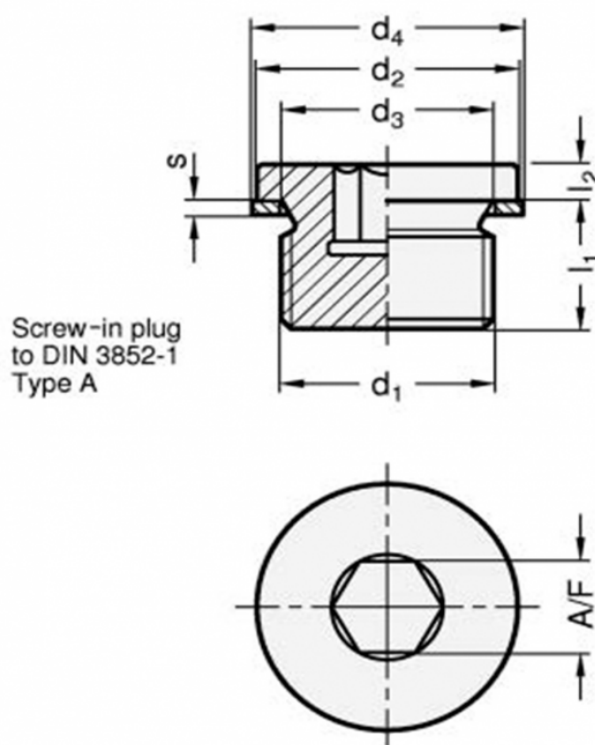

Article number: 20908STG1AC

Description: E+G Threaded plug DIN 908-ST-G1-AC

## Measures

A/F = 17  
d1 = G1  
d2h14 = 39  
d3 = 33.5  
d4 = 39  
l1 = 16  
l2 = 5  
s = 2

Weight in (g) = 130